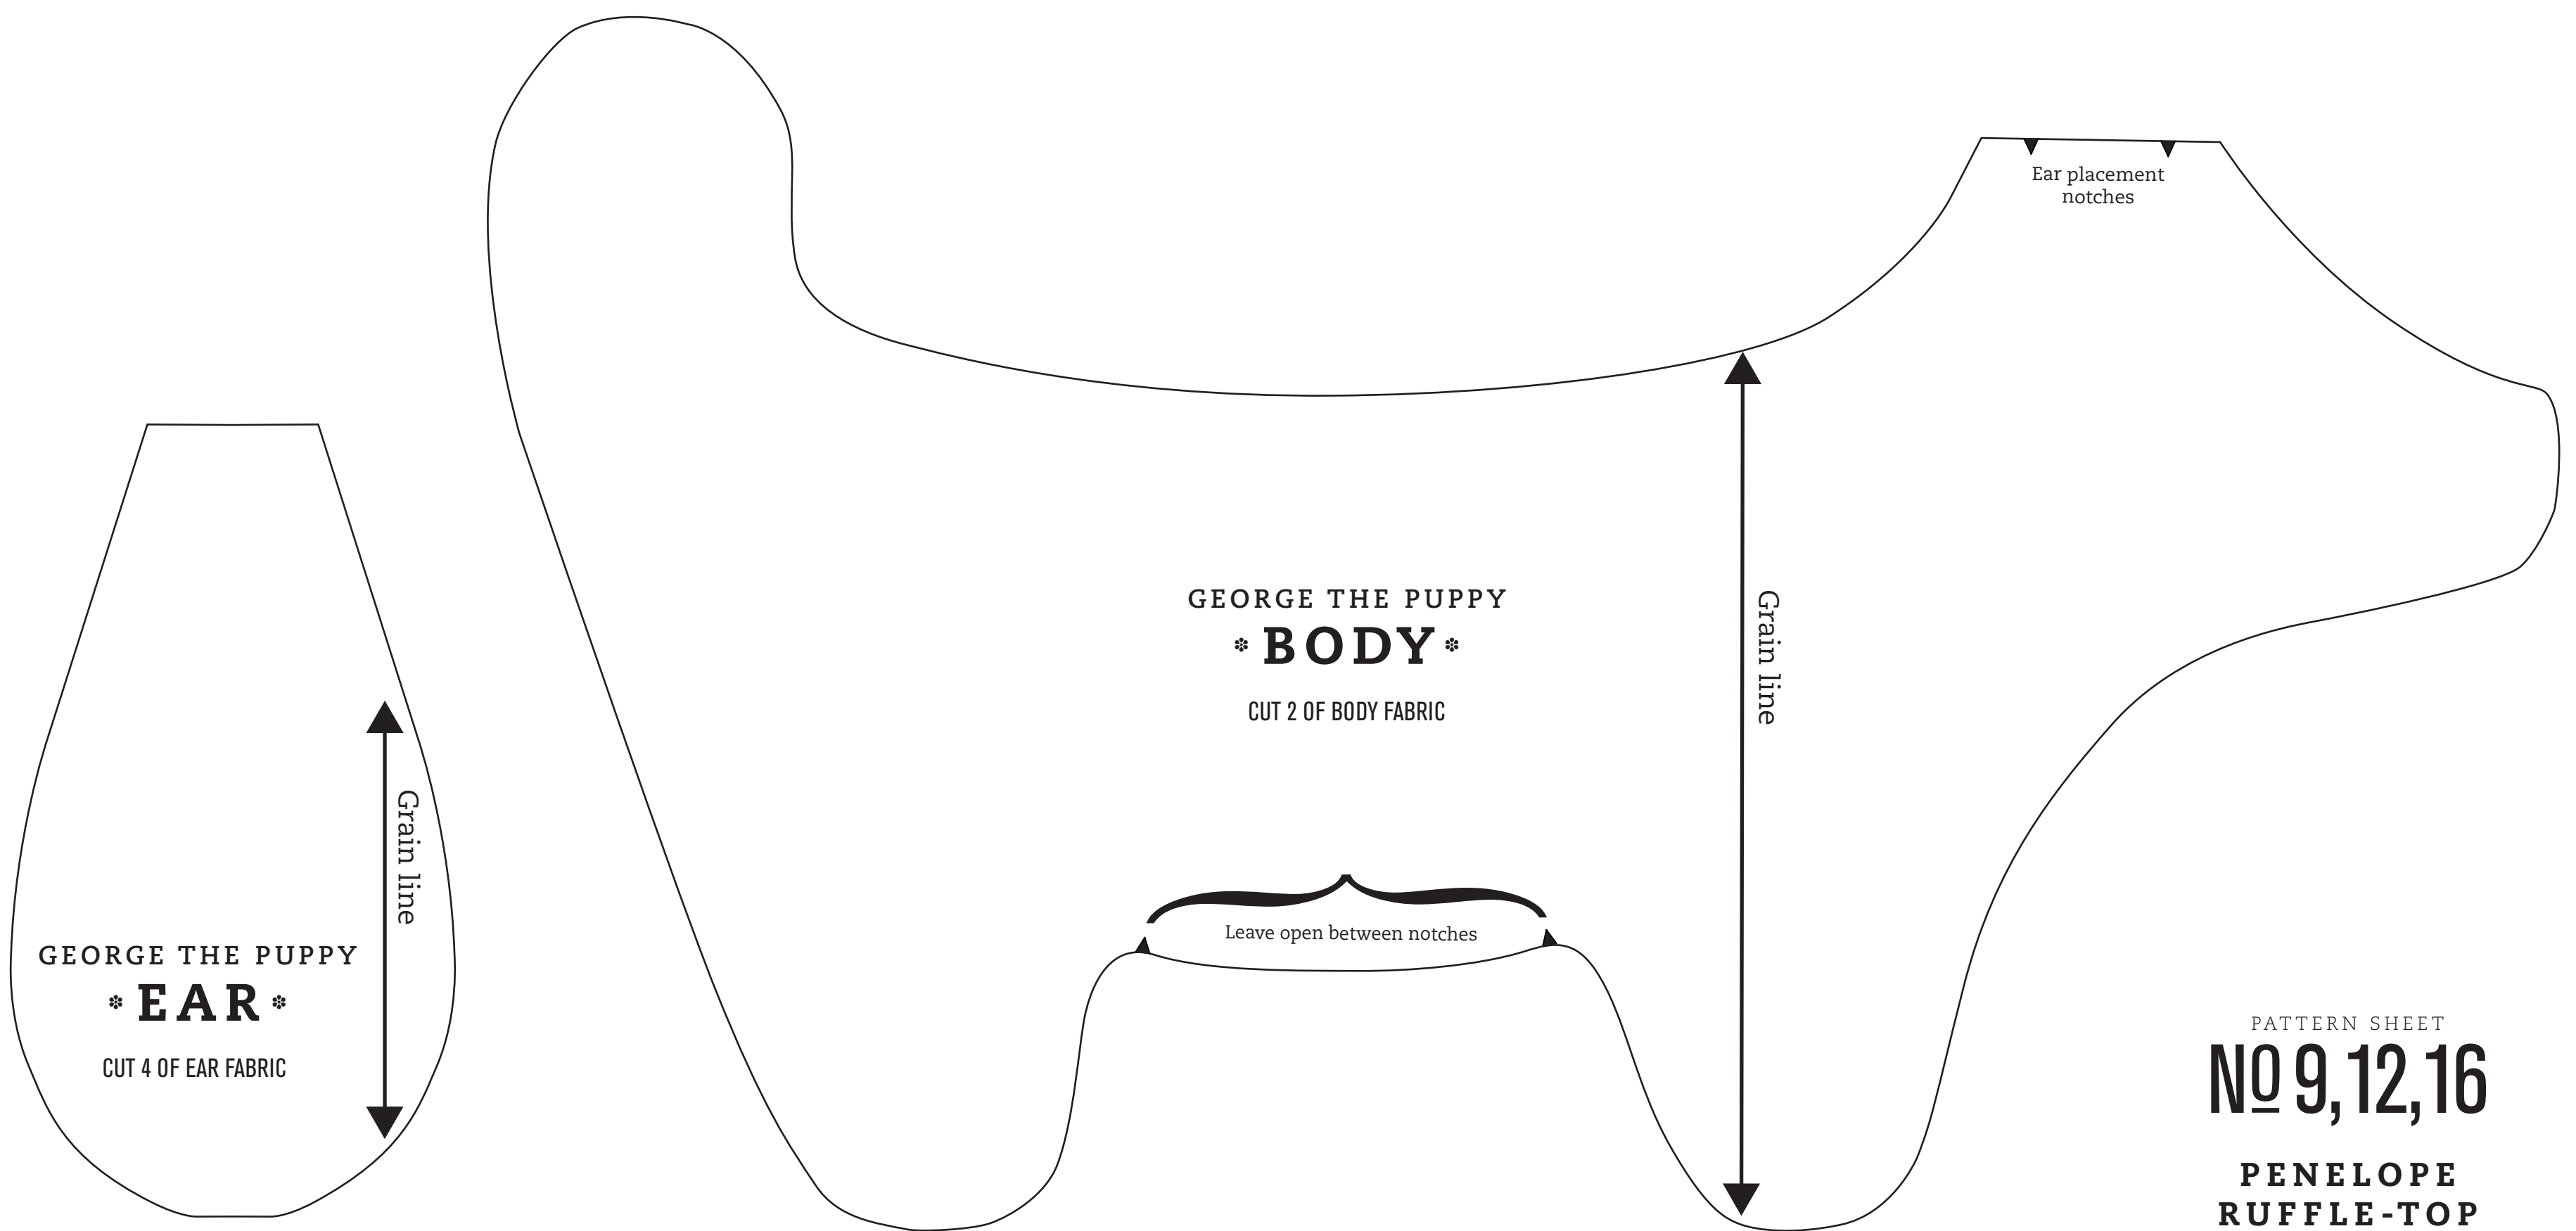

FIONA FABRIC FLOWER
PIN/BARRETTE

*** PETALS ***

CUT 4 OF FLOWER FABRIC IN EACH SIZE
CUT 8 OF TULLE IN EACH SIZE

PATTERN SHEET

No 9, 12, 16

**PENELOPE
RUFFLE-TOP
PURSE**

FIONA FABRIC FLOWER
PIN/BARRETTE**

GEORGE
THE PUPPY**